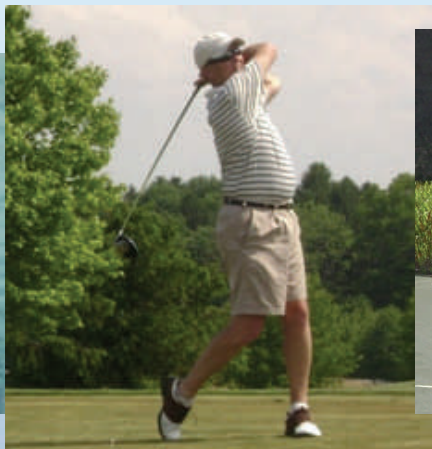

### Don't miss this opportunity to join the area's premier country club!

Cattail Creek is a young, family-friendly country club that offers social, dining and sporting outlets to please every member of your family. Golf, Tennis, Fitness, and Swim facilities are at your fingertips, as well as a renowned Restaurant with dishes to please every palate. Join to socialize with longtime friends or to meet new friends!